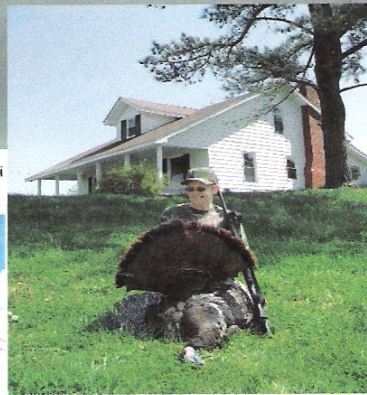

MILFORD LODGE

CRITTENDEN CO. KY.

Bow Hunts, Black Powder, Modern Gun
Spring & Fall Turkey, Upland & Water Fowl,
Groups, 3000 Acres, Self and Semi Guided

For reservations and information contact

David J. May 270-965-4725

J.T. May 270-965-3668

www.milfordhuntinglodge.com

Milford Lodge is located in rural Crittenden County, KY. The lodge is rustic but comfortable, with fully remodeled kitchen and bath!

Three thousand acres of property is family owned and operated. Soybean, corn fields and wooded acres reach to the Ohio River. Trophy white tail deer and wild turkey hunting are specialties. Quail, duck, coon and cat hunters are also welcome. We can accommodate the needs of most any group or organization.

During the off-season, the lodge is available for bikers, fishermen, tourism, etc. It is the perfect get-a-way in the country.