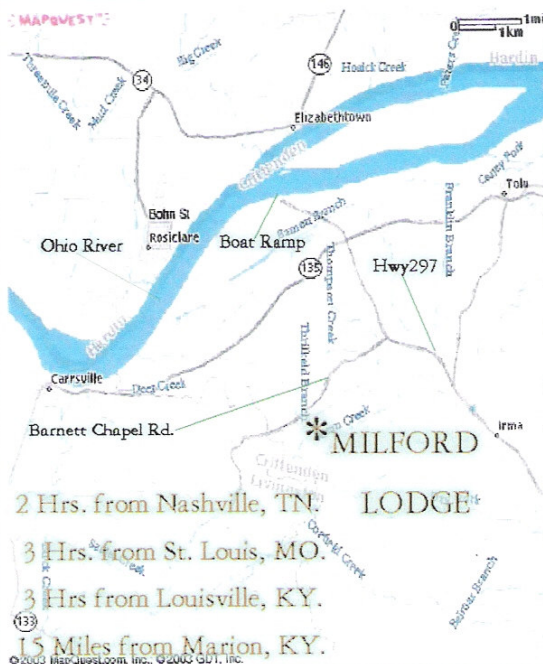

MILFORD LODGE

CRITTENDEN CO. KY.

Bow Hunts, Black Powder, Modern Gun
Spring & Fall Turkey, Upland & Water Fowl,
Groups, 3000 Acres, Self and Semi Guided

For reservations and information contact

David J. May 270-965-4725

J.T. May 270-965-3668

www.milfordhuntinglodge.com

Milford Lodge is located in rural Crittenden County, KY. The lodge is rustic but comfortable, with fully remodeled kitchen and bath!

Three thousand acres of property is family owned and operated. Soybean, corn fields and wooded acres reach to the Ohio River. Trophy white tail deer and wild turkey hunting are specialties. Quail, duck, coon and cat hunters are also welcome. We can accommodate the needs of most any group or organization.